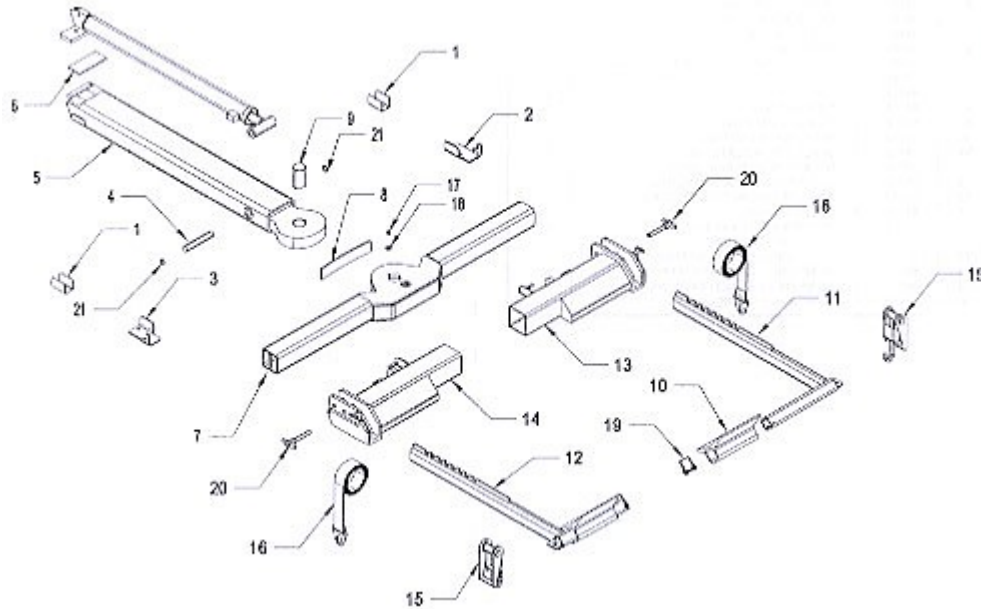

408 Wheel Lift Components

ITEM	PART NUMBER	DESCRIPTION	NUMBER REQUIRED
1	59231	L-ARM CHANNEL BRACKET	2
2	59232R	L-ARM MOUNTING BRACKET - RIGHT	1
3	59232L	L-ARM MOUNTING BRACKET - LEFT	1
4	64357	PIN - .980 x 5.875	1
5	65816	INNER BOOM	1
6	64355	WEAR PAD	1
7	65515	CROSSBAR WELDMENT	1
8	65228	YOKE SPRING	1
9	65435	CROSSBAR PIVOT PIN	1
10	65245	REMOVABLE PAN	2
11	65250R	WHEEL RETAINER - RIGHT	1
12	65250L	WHEEL RETAINER - LEFT	1
13	65256R	WHEEL GRID - RIGHT	1
14	65265L	WHEEL GRID - LEFT	1
15	65280A	RATCHET	2
16	65285	WHEEL STRAP	2
17	812A5	BOLT 3/8 x 1/2 ROUND ALLEN HEAD	1
18	82210	WASHER 3/8 FLAT	1
19	84911	5/16 SAFTEY SNAP PIN	2
20	84921	T-PIN W/LANYARD	2
21	86100I	SNAP-RING 1" INTERNAL	2