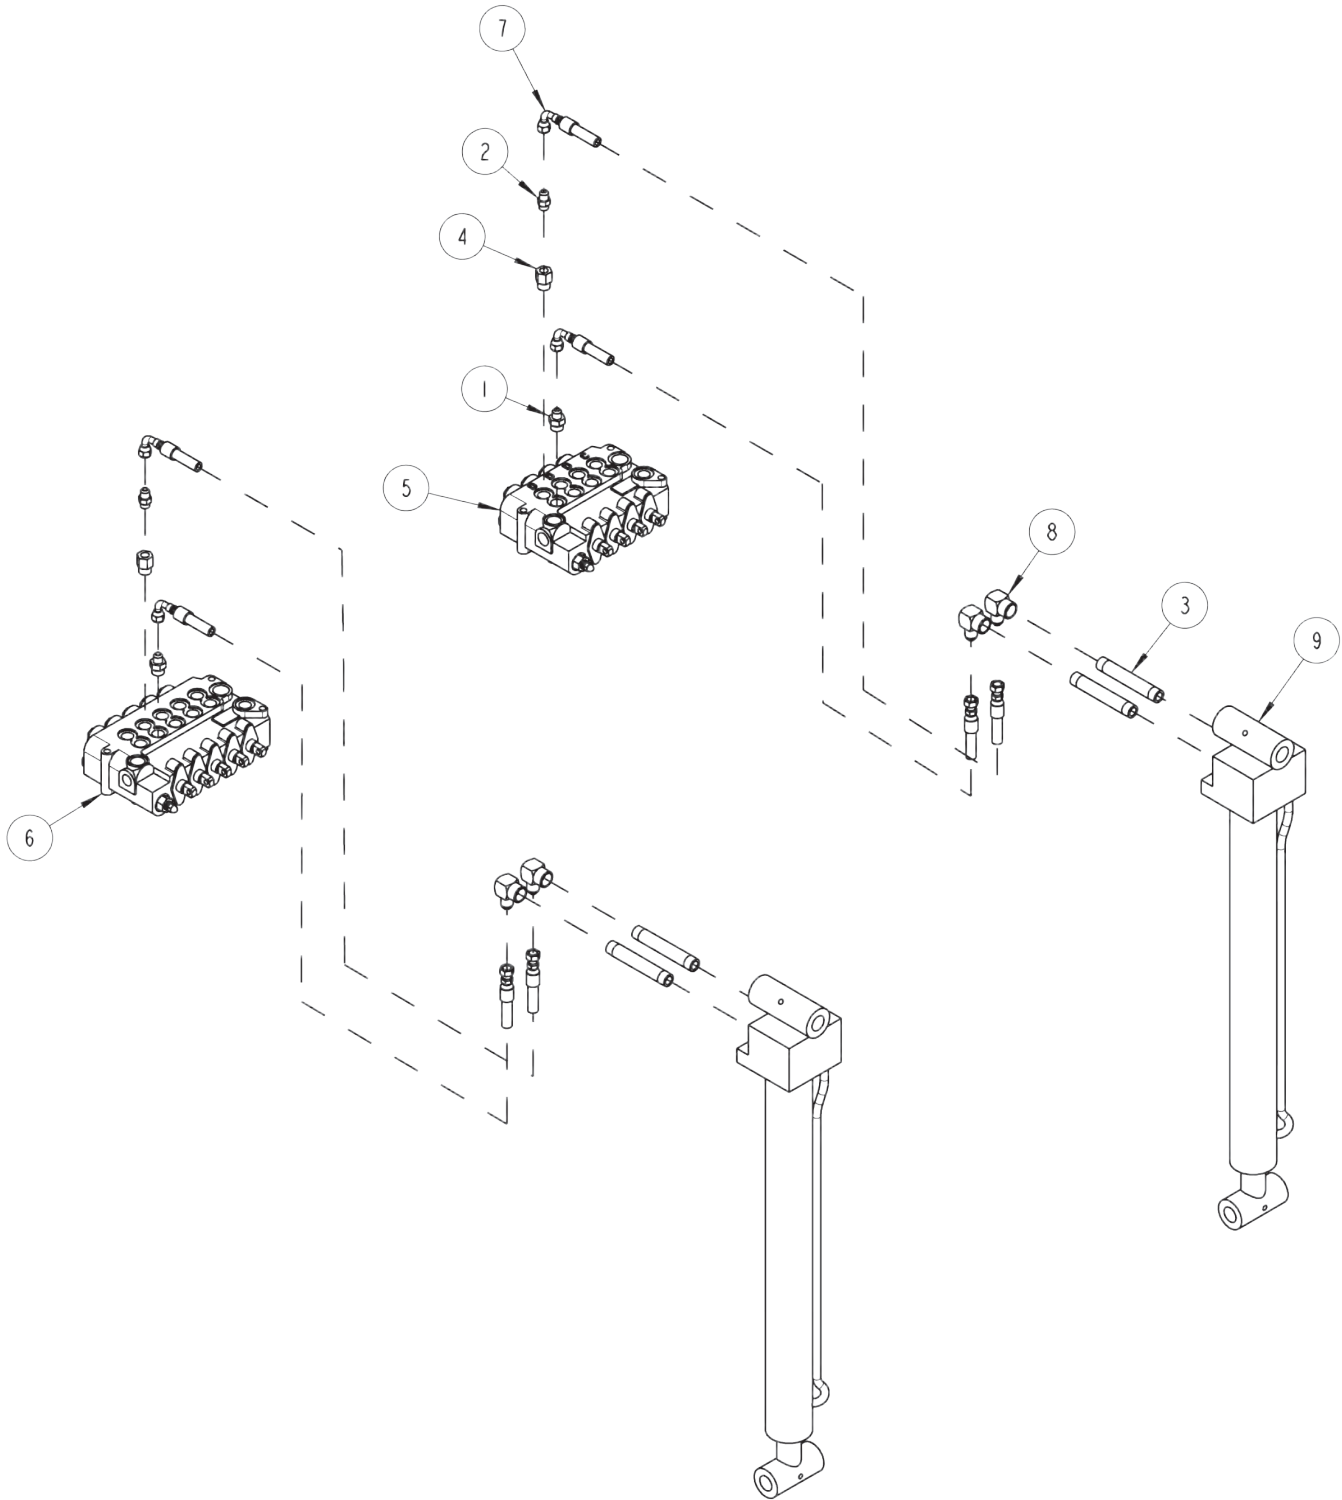

Section I - PARTS (cont'd)

REAR SPADE HYDRAULICS

Section I - PARTS (cont'd)

REAR SPADE HYDRAULICS

ITEM	PART NUMBER	DESCRIPTION	QTY
1	0300044	CONNECTOR 6MJX8MB	2
2	0301522	CONNECTOR 6MJ-6MB	2
3	0302980	PIPE NIPPLE, 1/2" NPT X 5"	4
4	0303017	CONNECTOR 8MBX6FB	2
5	0303093	CONTROL VALVE, VDP11DDDC110	1
6	0303094	VALVE, 5 SPOOL PARKER	1
7	0303748	HOSE ASSEMBLY, 32"	4
8	0307045	ELBOW, 6MJ-8MP90	4
9	0310013	CYLINDER, HYDRAULIC TI S24023424PPBZ	2