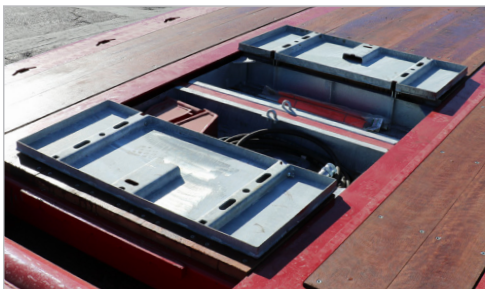

Easily Adjust Ground Clearance from 6" to 20"

Optional Stop Tail Turn with Work Light Gooseneck Mounted

Lift Assist Storage Rack for Optional Bus Ramps

Storage Between Main Frame at Front of Lower Deck with Weight Bearing Lockable Lids

Angled D-Rings, 12" Swing-Out Riggers, Secondary Locations for Hydraulic Quick Couplers

Rear Mounted Control Panel for Enhanced Work Lights, Extendable Locks, Ride Height Controls

4 Position Extendable Lower Deck – Closed, 2½', 5', or 8' Lock Positions, Soft Transitions from Front Approach to Rear Bumper, Ramp Filler with Adjustable Slope Ramp for Safe Transition to Trunnion

Full Length Recessed Boom Trough, Dropped Wheel Bolster

Four Light Combo – High Visibility LED Lights, Stop-Tail-Turn Strobe (STD)